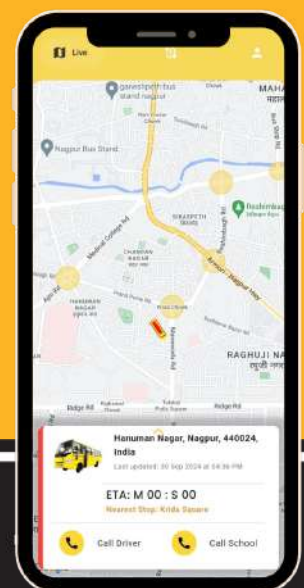

## Parent App

- Live Tracking
- Leave Requests
- Emergency Alerts
- Pickup & Drop Off Alerts
- Estimated Time Of Arrival
- Bus Route & Stop Details

Track Attendance, Manage Bus Stops & Stay Informed With Key Updates On Students Safety & Transportation

## Supervisor App

- Bus Route
- Student Status
- Add New Bus Stops
- Student Attendance

Empower Drivers With Easy Navigation To Pick-up And Drop-off Locations.

## Driver App

- Bus Route
- Driver Details
- Maintenance Records

AVAILABLE ON