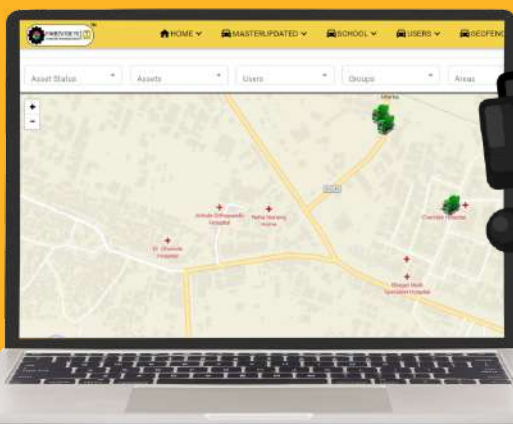

## Parent App

- Live Tracking
- Leave Requests
- Emergency Alerts
- Pickup & Drop Off Alerts
- Estimated Time Of Arrival
- Bus Route & Stop Details

Track Attendance, Manage Bus Stops & Stay Informed With Key Updates On Students Safety & Transportation

## Supervisor App

- Bus Route
- Student Status
- Add New Bus Stops
- Student Attendance

Empower Drivers With Easy Navigation To Pick-up And Drop-off Locations.

## Driver App

- Bus Route
- Driver Details
- Maintenance Records

AVAILABLE ON